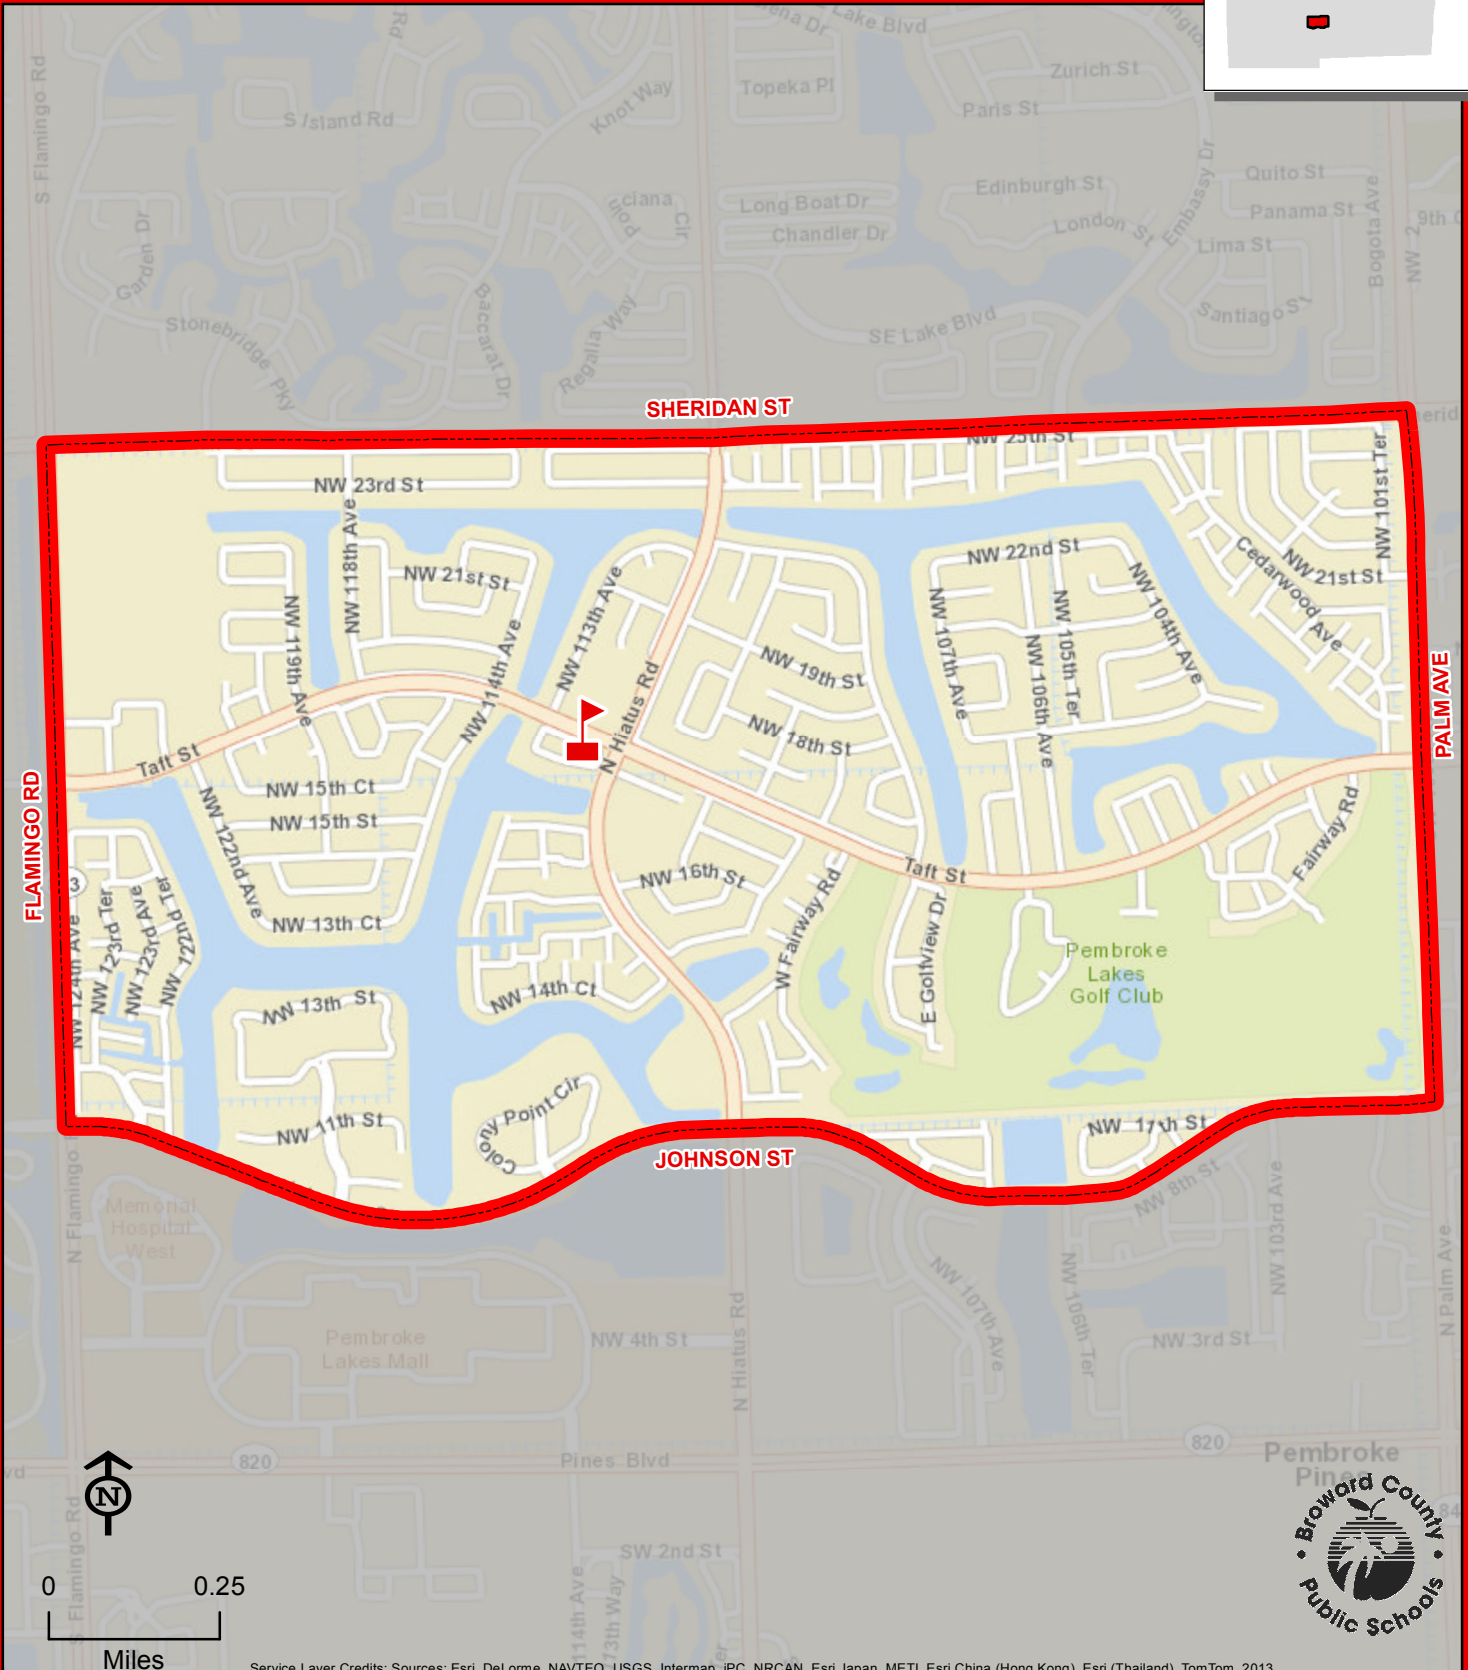

# PEMBROKE LAKES ELEMENTARY SCHOOL

11251 TAFT STREET  
PEMBROKE PINES, FLORIDA 33026  
754-323-6950

PALM AVE

PEMBROKE LAKES

THIS MAP IS FOR CONCEPTUAL PURPOSES ONLY AND SHOULD NOT BE USED FOR LEGAL BOUNDARY DETERMINATIONS